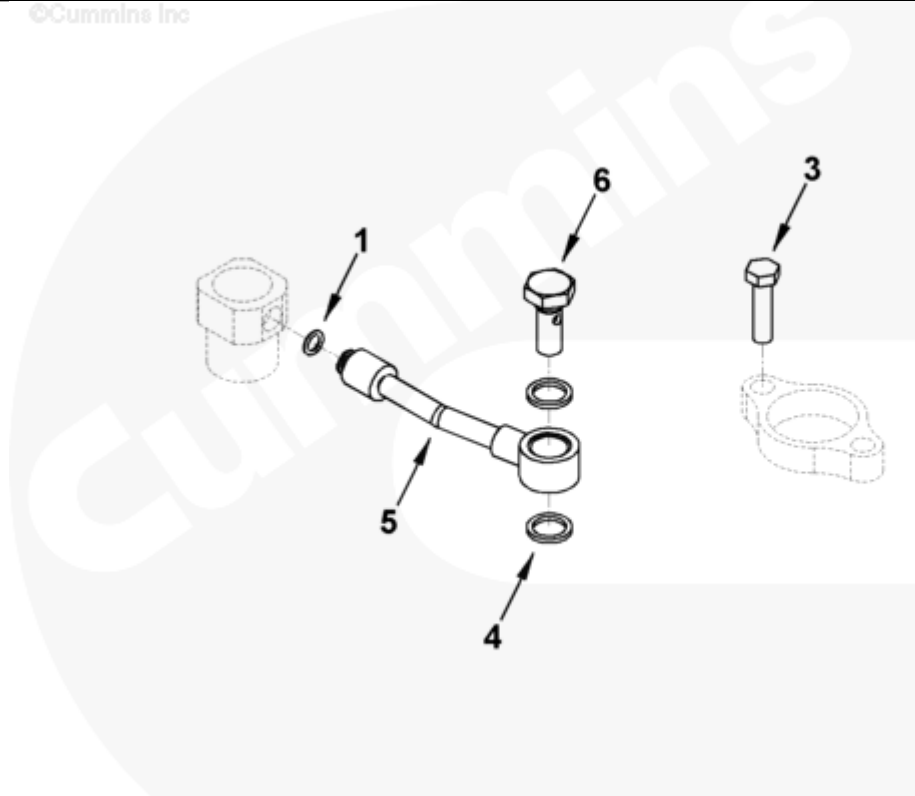

Parts Catalog - Option Detail

Electronic Parts Catalog - Option Detail				
Option	Group	Graphic	Film Card	Date
BP6100	06.01.5	fi600gm	K38	08-JUL-96
Engines	GTA38, K38, KTA38GC CM558, QSK38 CM2150 K106, QSK38 CM2150 MCRS, QSK38 CM850 MCRS			

©Cummins Inc

fi600gm

SMALL | MEDIUM | LARGE

Cart	Ref No	Part Number	Part Description	Required	Remarks
<input type="button" value="View My Cart"/>					
		BP6100	Injector Mounting		
<input type="checkbox"/>	1	131026	O-Ring Seal	12	
<input type="checkbox"/>	2	207244	Injector Seal	12	
<input type="checkbox"/>		3001658	Injector Seal	A/R	0.010 Inch Oversize.
<input type="checkbox"/>		3001659	Injector Seal	A/R	0.020 Inch Oversize.
<input type="checkbox"/>		3001660	Injector Seal	A/R	0.030 Inch Oversize.
<input type="checkbox"/>	3	3070962	Hexagon Head Cap Screw	24	

<input type="checkbox"/>	4	3023095	Sealing Washer	24	
<input type="checkbox"/>	5	3629341	Oil Transfer Connection	12	
<input type="checkbox"/>	6	3179021	Banjo Connector Screw	12	

© 2019 Cummins Inc., Box 3005, Columbus, IN 47202-3005 U.S.A.
Terms of Use and Disclaimers | Recommended System Requirements
Need Assistance? Please click on the Contact Us button in the top right corner of any page.